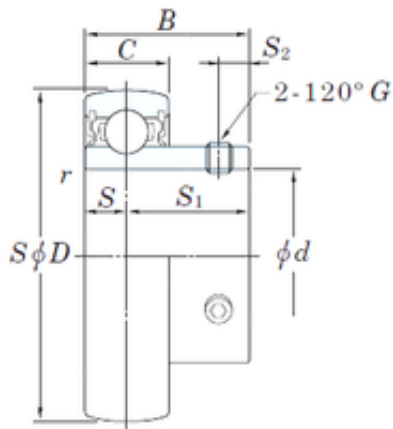

## Jinan Kaiming Bearing Co., Ltd.

25 mm x 52 mm x 27 mm KOYO SB205 deep groove ball bearings

Bearing No. SB205

Size	25x52x27 mm
Bore Diameter	25 mm
Outer Diameter	52 mm
Width	27 mm
d	25 mm
D	52 mm
B	27 mm
C	15 mm
S1	19,5 mm
r min.	1 mm
S	7,5 mm
S2	5,5 mm
Thread (G)	M6 × 0,75
Weight	0,18 Kg
Basic dynamic load rating (C)	14 kN
Basic static load rating (C0)	7,85 kN

SB205 Bearing 2D drawings and 3D CAD models