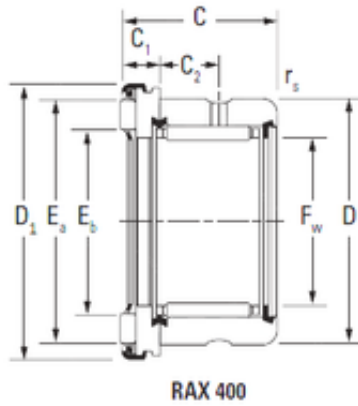

Jinan Kaiming Bearing Co., Ltd.

KOYO RAX 425 complex bearings

Bearing No. RAX 425

Size	25x37x24 mm
Bore Diameter	25 mm
Outer Diameter	37 mm
Width	24 mm
Fw	25 mm
D	37 mm
D1	42 mm
C	24 mm
C1	6 mm
C2	9 mm
Ea	37,4 mm
Eb	27,7 mm
Weight	0,099 Kg
Dynamic load rating radial (C)	15,1 kN
Dynamic load rating axial (C)	13,3 kN
Static load rating radial (C0)	26,2 kN
Static load rating axial (C0)	49 kN

RAX 425 Bearing 2D drawings and 3D CAD models