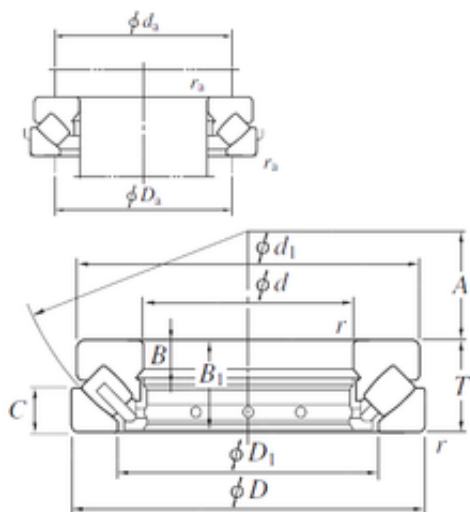

## Jinan Kaiming Bearing Co., Ltd.

260 mm x 420 mm x 32 mm KOYO 29352  
thrust roller bearings

Bearing No. 29352

29352 Bearing 2D drawings and 3D CAD models

Size	260x420x95 mm
Bore Diameter	260 mm
Outer Diameter	420 mm
Width	95 mm
d	260 mm
D	420 mm
T	95 mm
d1	405 mm
r min.	5 mm
A	148 mm
B	32 mm
B1	91 mm
C	45 mm
D1	329 mm
da min.	330 mm
Da max.	365 mm
ra max.	4 mm
Weight	515 Kg
Basic dynamic load rating (C)	1540 kN
Bearing No.	29352
r(min)	5
Ca	1960
Coa	6040
Oil lub.	850
da(min)	330

## Jinan Kaiming Bearing Co., Ltd.

Da(max)	365
ra(max)	4
(Refer.)Mass(kg)	51.5