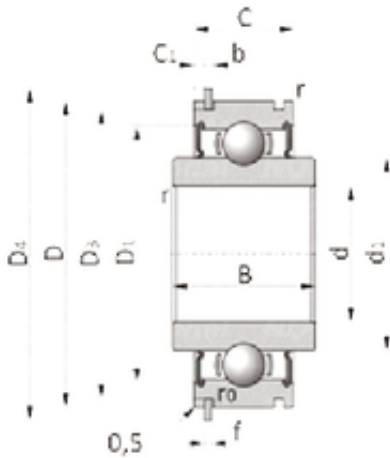

Jinan Kaiming Bearing Co., Ltd.

30 mm x 72 mm x 20,65 mm SKF BB1-3255
deep groove ball bearings

Bearing No. BB1-3255

Size	30x72x20.65 mm
Bore Diameter	30 mm
Outer Diameter	72 mm
Width	20,65 mm
d	30 mm
D	72 mm
B	20,65 mm
C	17,5 mm

BB1-3255 Bearing 2D drawings and 3D CAD models