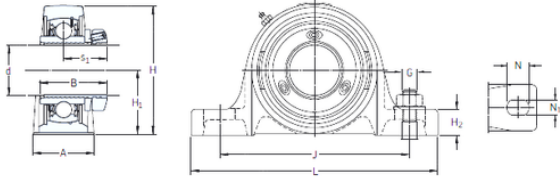

Jinan Kaiming Bearing Co., Ltd.

SKF SY 55 PF bearing units

Bearing No. SY 55 PF

Bore Diameter	55 mm
Width	57 mm
d	55 mm
s1	37 mm
A	60 mm
B	57 mm
G	16 mm
H	125 mm
H1	63,5 mm
H2	24 mm
J	171,5 mm
L	219 mm
N	27,5 mm
N1	18 mm
Weight	3,85 Kg
Basic dynamic load rating (C)	43,6 kN
Basic static load rating (C0)	29 kN

SY 55 PF Bearing 2D drawings and 3D CAD models